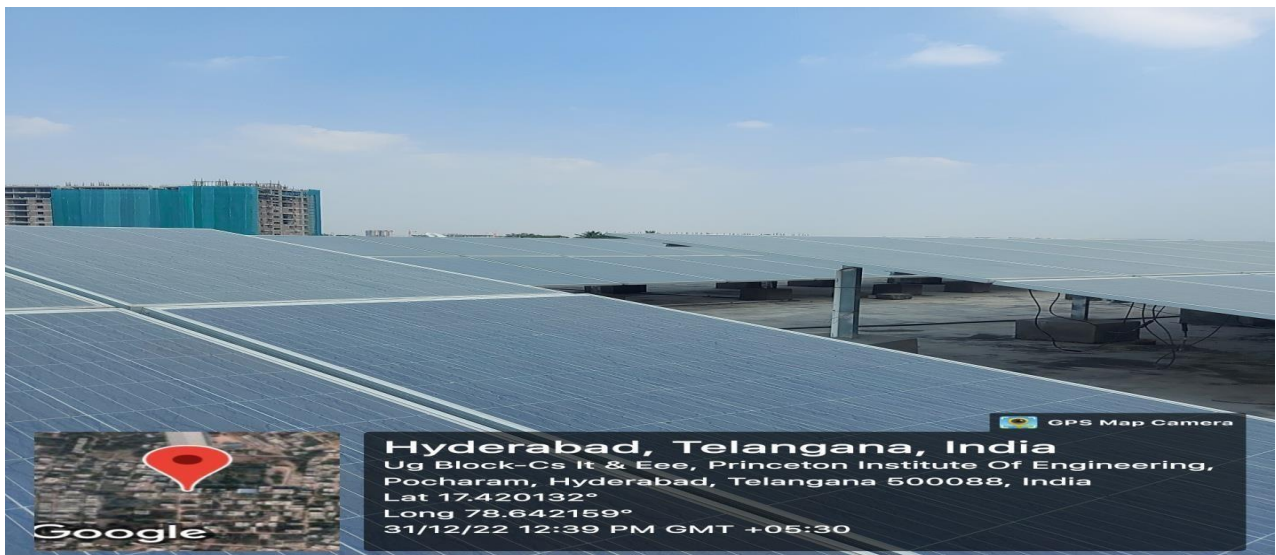

PRINCETON INSTITUTE OF ENGINEERING AND TECHNOLOGY FOR WOMEN

(Affiliated to JNTUH, Hyderabad & Approved by AICTE, New Delhi)

Vijayapuri colony Chowdaryguda (V), Ghatkesar (M), Medchal (D), TS-500088.

Solar System

Principals
PRINCETON INSTITUTE OF ENGINEERING
& TECHNOLOGY FOR WOMEN
(Chowdaryguda, Korremula (V),
Ghatkesar (M), Medchal Dist, T.S-500088)