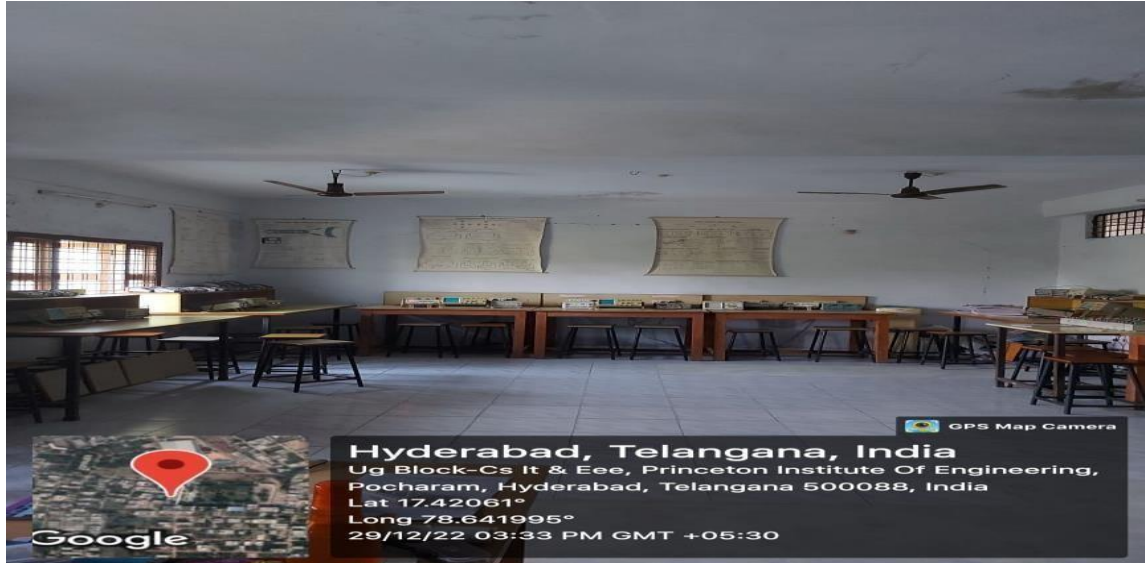

PRINCETON INSTITUTE OF ENGINEERING AND TECHNOLOGY FOR WOMEN

(Affiliated to JNTUH, Hyderabad & Approved by AICTE, New Delhi)

Vijayapuri colony Chowdaryguda (V), Ghatkesar (M), Medchal (D), TS-500088.

Laboratories

Priya
Principal
PRINCETON INSTITUTE OF ENGINEERING
& TECHNOLOGY FOR WOMEN
Chowdaryguda, Koramula (V)
Ghatkesar (M), Medchal Dist, T.S. 500088