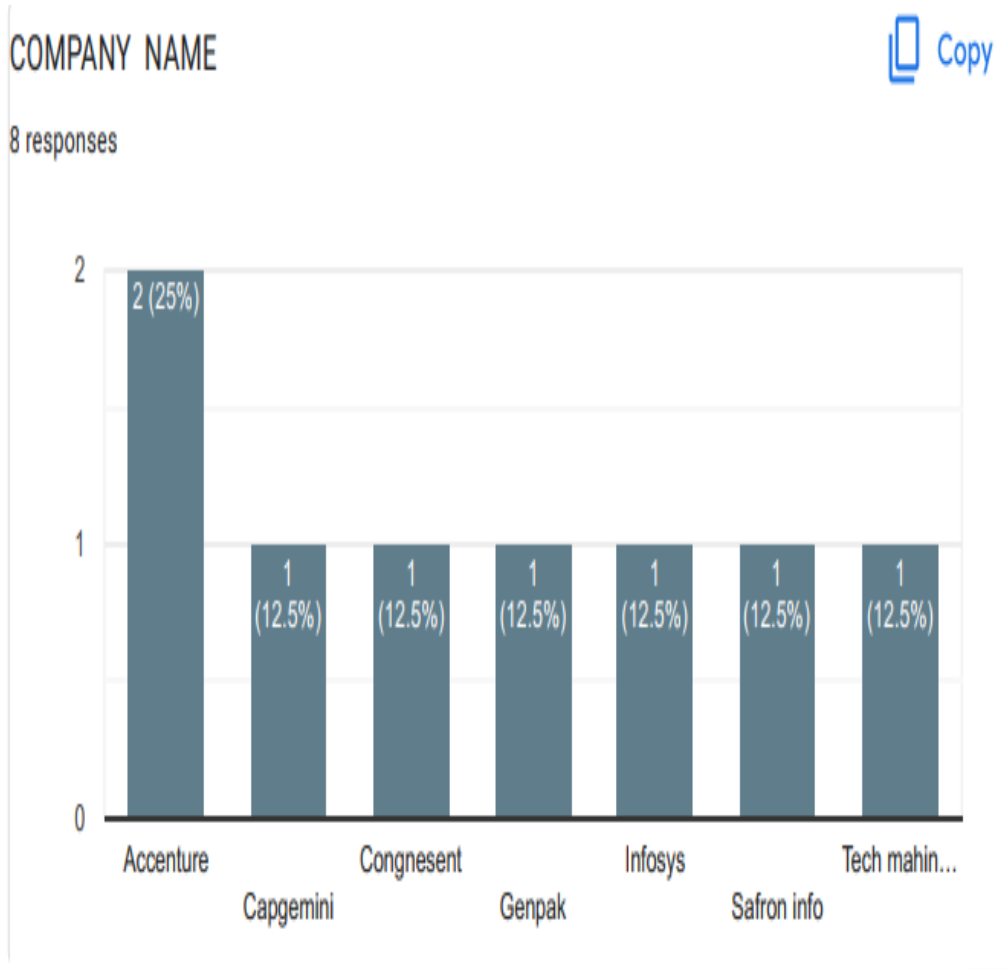

EMPLOYER'S FEEDBACK FORM

14 responses

[Publish analytics](#)